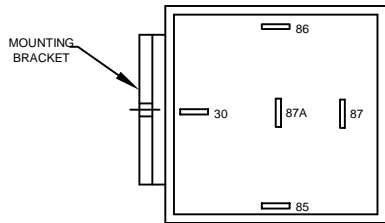

PARTS LIST: VACUUM HOLDING TANK MODEL - 317769012

ITEM	PART NO.		ITEM	PART NO.	DESCRIPTION
1	385311420	KIT, SNAP-ON VAC SWCH CVR-BLK	10	385311103	SWITCH FLOAT & LOCK RING
2	385310635	INLET ELBOW KIT (INCLUDES ITEM 3)	11	385311164	1/2" SEALING GROMMET
3	385311111	1-1/2" SEALING GROMMET	12	600343053	RELAY, SPDT 12VDC 40/30AMP VF4
4	385311436	KIT, VACUUM SWITCH (INCLUDES ITEM 3)	13	385310631	CONNECTING ROD KIT
5	385310627	VACUUM RELIEF VALVE KIT (INCLUDES ITEM 6)	14	385311040	VALVE REPLACEMENT KIT
6	385311110	2" SEALING GROMMET	15	385311440	KIT, VT4500 AIRPUMP ASSY (INCLUDES ITEM 14)
7	385310076	KIT, DUCKBILL VALVE	16	385310664	AIR PUMP MOTOR
8	385311421	KIT, DIPTUBE W/SWIVEL NUT	17	385310642	VHT AIR PUMP COMPLETE (INC. ITEMS 13,14,15,16)
9	385310629	KIT, FULL INDICATOR-VHT (INCLUDES ITEM 11)	18	385311069	KIT, THR'D ELBOW W/HOSE ADAPT

VACUUM HOLDING TANK WIRING SCHEMATIC

BOTTOM VIEW OF RELAY