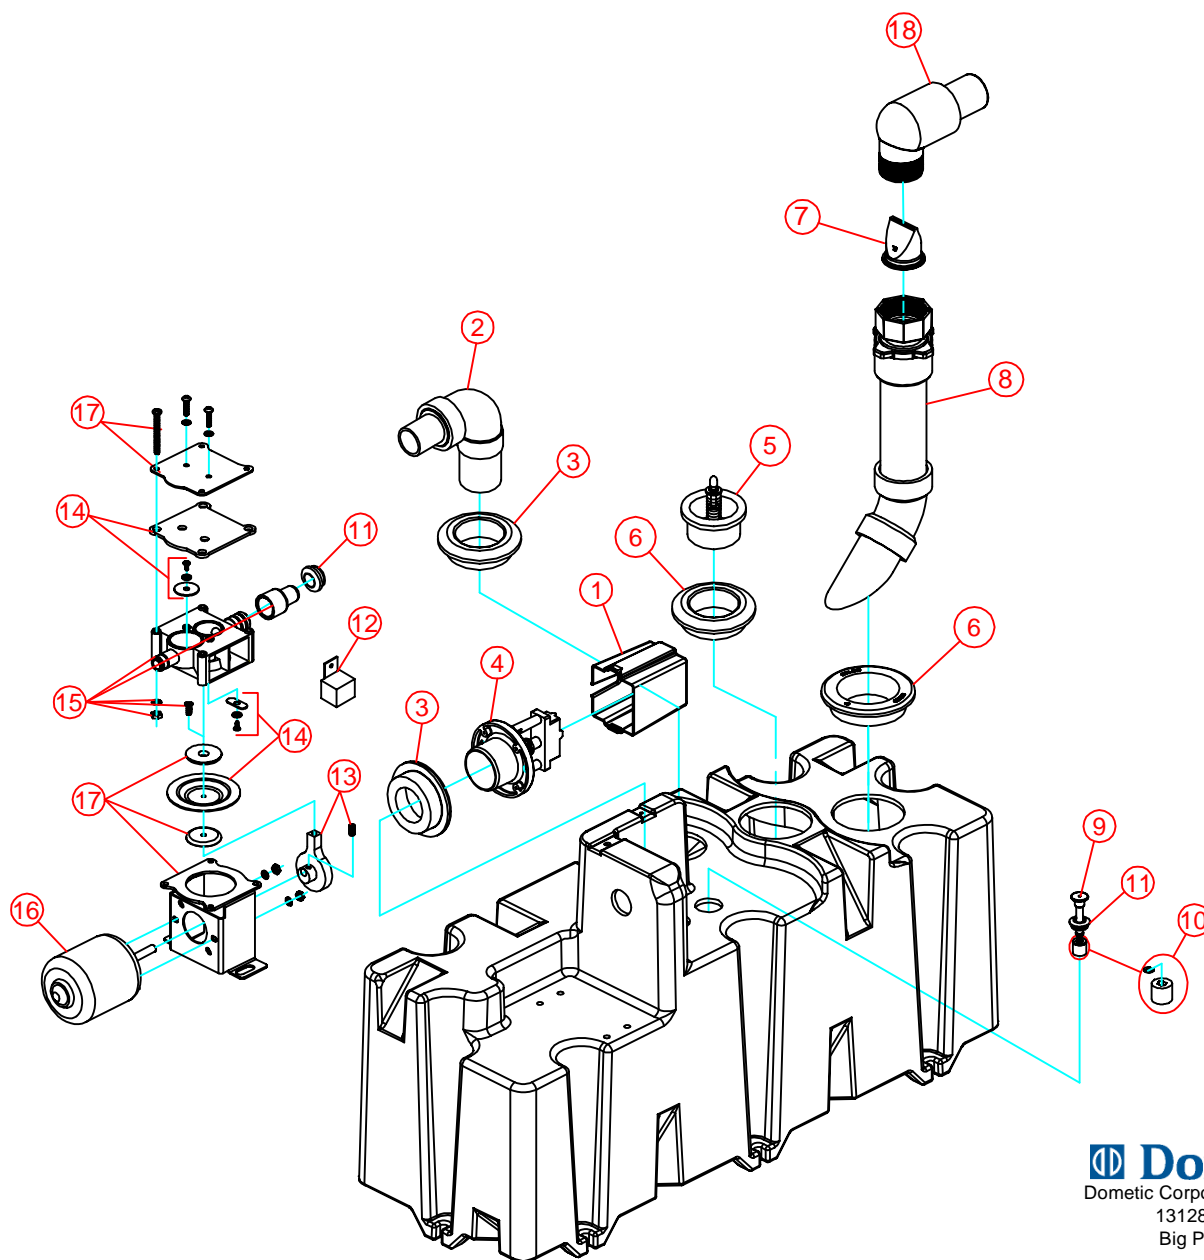

PARTS LIST: VACUUM HOLDING TANK MODEL - 317769012

ITEM	PART NO.		ITEM	PART NO.	DESCRIPTION
1	385311420	KIT, SNAP-ON VAC SWCH CVR-BLK	10	385311103	SWITCH FLOAT & LOCK RING
2	385310635	INLET ELBOW KIT (INCLUDES ITEM 3)	11	385311164	1/2" SEALING GROMMET
3	385311111	1-1/2" SEALING GROMMET	12	600343053	RELAY, SPDT 12VDC 40/30AMP VF4
4	385311436	KIT, VACUUM SWITCH (INCLUDES ITEM 3)	13	385310631	CONNECTING ROD KIT
5	385310627	VACUUM RELIEF VALVE KIT (INCLUDES ITEM 6)	14	385311040	VALVE REPLACEMENT KIT
6	385311110	2" SEALING GROMMET	15	385311440	KIT, VT4500 AIRPUMP ASSY (INCLUDES ITEM 14)
7	385310076	KIT, DUCKBILL VALVE	16	385310664	AIR PUMP MOTOR
8	385311421	KIT, DIPTUBE W/SWIVEL NUT	17	385310642	VHT AIR PUMP COMPLETE (INC. ITEMS 13,14,15,16)
9	385310629	KIT, FULL INDICATOR-VHT (INCLUDES ITEM 11)	18	385311069	KIT, THR'D ELBOW W/HOSE ADAPT

VACUUM HOLDING TANK WIRING SCHEMATIC

BOTTOM VIEW OF RELAY