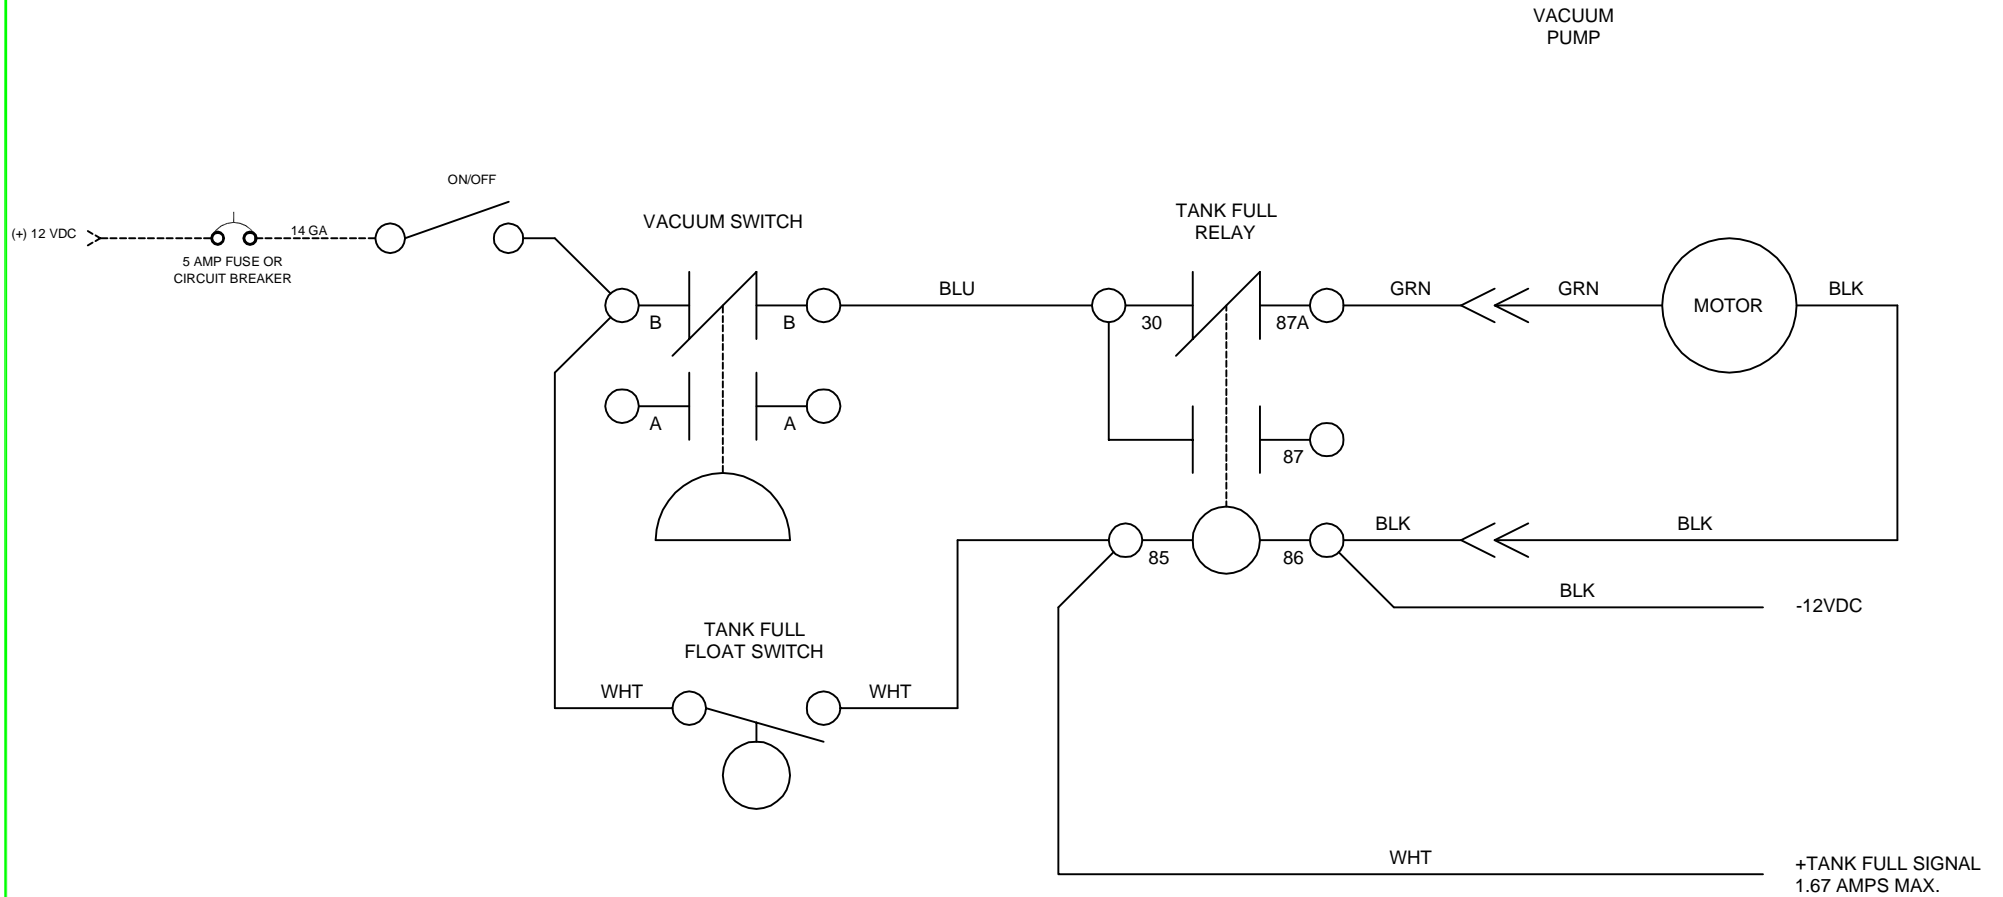

PARTS LIST: VACUUM HOLDING TANK MODEL - 317769012

ITEM	PART NO.		ITEM	PART NO.	DESCRIPTION
1	385311420	KIT, SNAP-ON VAC SWCH CVR-BLK	10	385311103	SWITCH FLOAT & LOCK RING
2	385310635	INLET ELBOW KIT (INCLUDES ITEM 3)	11	385311164	1/2" SEALING GROMMET
3	385311111	1-1/2" SEALING GROMMET	12	600343053	RELAY, SPDT 12VDC 40/30AMP VF4
4	385311436	KIT, VACUUM SWITCH (INCLUDES ITEM 3)	13	385310631	CONNECTING ROD KIT
5	385310627	VACUUM RELIEF VALVE KIT (INCLUDES ITEM 6)	14	385311040	VALVE REPLACEMENT KIT
6	385311110	2" SEALING GROMMET	15	385311440	KIT, VT4500 AIRPUMP ASSY (INCLUDES ITEM 14)
7	385310076	KIT, DUCKBILL VALVE	16	385310664	AIR PUMP MOTOR
8	385311421	KIT, DIPTUBE W/SWIVEL NUT	17	385310642	VHT AIR PUMP COMPLETE (INC. ITEMS 13,14,15,16)
9	385310629	KIT, FULL INDICATOR-VHT (INCLUDES ITEM 11)	18	385311069	KIT, THR'D ELBOW W/HOSE ADAPT

VACUUM HOLDING TANK WIRING SCHEMATIC

BOTTOM VIEW OF RELAY