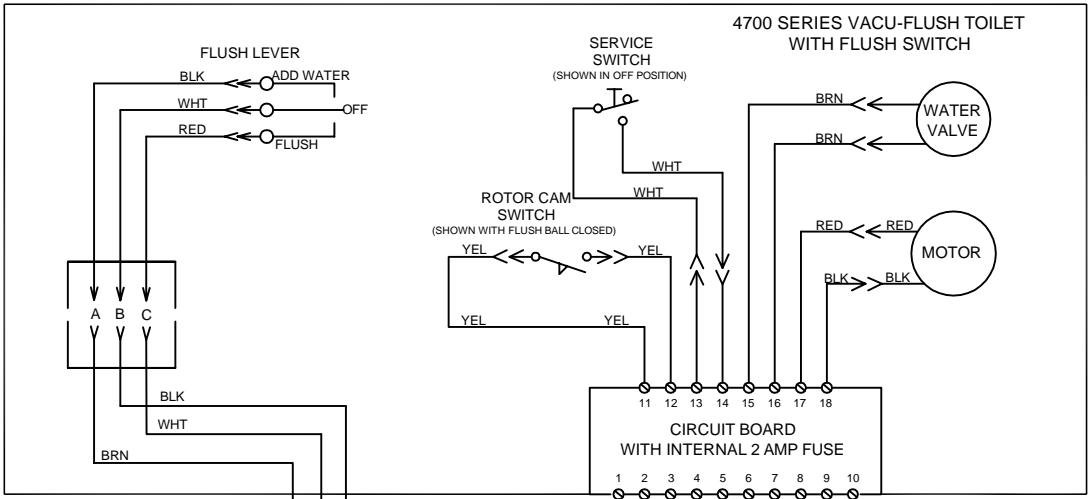

PARTS LIST: 4709 SERIES TOILET W/FLUSH HANDLE

ITEM	PART NUMBER	DESCRIPTION
1	BASE KITS INC. 11-14,16,18-22,24-27,30	
	385311748	KIT, BASE 4709 12VDC
	385311749	KIT, BASE 4709-24VDC
2	385311005	KIT, CON'TO SEAT & LID-WHT
	385311006	KIT, CON'TO SEAT & LID-BONE
3	385311730	KIT, BOWL 4300/4400/4700-WHITE
	385311731	KIT, BOWL 4300/4400/4700-BONE
4	385311703	KIT, 8700 FLUSH HAND SW/CABLE
5	385311704	KIT, 8700 FLUSH HAND ASY/CABLE (INC 4)
6	385311750	KIT, OV'RIDE SWITCH HOUS'G-WHT
	385311751	KIT, OV'RIDE SWITCH HOUS'G-BON
7	385310807	KIT, VAC BRK'R ASY/PLUGIN BASE
8	385311164	KIT, SEALING GROMMET 1/2"
9	385310962	FLUSH HANDLE WITH SET SCREW, CHROME
	385310963	FLUSH HANDLE WITH SET SCREW, GOLD
	385311141	FLUSH HANDLE WITH SET SCREW, NICKEL
10	385310679	MOUNTING KIT - WHITE
	385310785	MOUNTING KIT - BONE
11	385311009	KIT, SEAL PLUG IN BASE
12	385311292	KIT, BASE RING INSERT
13	385310969	KIT, MO HALFB'L/SHAFT AY-WHT
14	385311011	KIT, CON'TO L-BOLT/NUTS/WSHR
15	385311752	KIT. MAN OV'RIDE SWITCH ASSY
16	385311294	KIT, O'RING PLUG-IN BASE
17	385311003	KIT, CON'TO FLUSH SWITCH
18	385311296	KIT, ROTOR SHAFT CAM 4300/4400
19	385311393	KIT, FLUSH SPRING 4800
20	385311392	KIT, DRIVE LINKAGE 4800
21	385311429	KIT, LINKAGE GUIDE BRACKET
22	385311690	KIT, CIRCUITBD MECHANICAL BASE
23	385311299	KIT, MTR DRIVE ARM 4300/4400
24	385311300	KIT, MOTOR REPL 4300-4400 (INC. 23)
	385311390	KIT, MOTOR REPL 4800-24VDC (INC. 23)
25	385311547	KIT, SUPPLY HOSE-4800
26	385311545	KIT, WATER VALVE ASSY 4800-12V
	385311545	KIT, WATER VALVE ASSY 4800-12V
27	385310064	KIT, MOUNT-TRAVELER-506/806
28	385311013	KIT, CON'TO FLOOR FLANGE ADPT
29	385318864	KIT, FUNNEL 506/806/706 (INC. 27)

10 FT. VACU-STAT CABLE