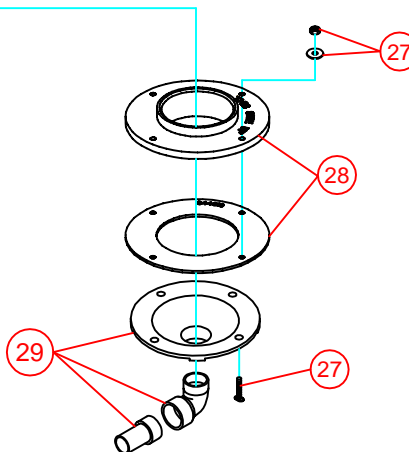

PARTS LIST: 4709 SERIES TOILET W/FLUSH HANDLE

ITEM	PART NUMBER	DESCRIPTION
1	BASE KITS INC. 11-14,16,18-22,24-27,30	
	385311748	KIT, BASE 4709 12VDC
	385311749	KIT, BASE 4709-24VDC
2	385311005	KIT, CON'TO SEAT & LID-WHT
	385311006	KIT, CON'TO SEAT & LID-BONE
3	385311730	KIT, BOWL 4300/4400/4700-WHITE
	385311731	KIT, BOWL 4300/4400/4700-BONE
4	385311703	KIT, 8700 FLUSH HAND SW/CABLE
5	385311704	KIT, 8700 FLUSH HAND ASY/CABLE (INC 4)
6	385311750	KIT, OV'RIDE SWITCH HOUS'G-WHT
	385311751	KIT, OV'RIDE SWITCH HOUS'G-BON
7	385310807	KIT, VAC BRK'R ASY/PLUGIN BASE
8	385311164	KIT, SEALING GROMMET 1/2"
9	385310962	FLUSH HANDLE WITH SET SCREW, CHROME
	385310963	FLUSH HANDLE WITH SET SCREW, GOLD
	385311141	FLUSH HANDLE WITH SET SCREW, NICKEL
10	385310679	MOUNTING KIT - WHITE
	385310785	MOUNTING KIT - BONE
11	385311009	KIT, SEAL PLUG IN BASE
12	385311292	KIT, BASE RING INSERT
13	385310969	KIT, MO HALFB'L/SHAFT AY-WHT
14	385311011	KIT, CON'TO L-BOLT/NUTS/WSHR
15	385311752	KIT. MAN OV'RIDE SWITCH ASSY
16	385311294	KIT, O'RING PLUG-IN BASE
17	385311003	KIT, CON'TO FLUSH SWITCH
18	385311296	KIT, ROTOR SHAFT CAM 4300/4400
19	385311393	KIT, FLUSH SPRING 4800
20	385311392	KIT, DRIVE LINKAGE 4800
21	385311429	KIT, LINKAGE GUIDE BRACKET
22	385311690	KIT, CIRCUITBD MECHANICAL BASE
23	385311299	KIT, MTR DRIVE ARM 4300/4400
24	385311300	KIT, MOTOR REPL 4300-4400 (INC. 23)
	385311390	KIT, MOTOR REPL 4800-24VDC (INC. 23)
25	385311547	KIT, SUPPLY HOSE-4800
26	385311545	KIT, WATER VALVE ASSY 4800-12V
	385311545	KIT, WATER VALVE ASSY 4800-12V
27	385310064	KIT, MOUNT-TRAVELER-506/806
28	385311013	KIT, CON'TO FLOOR FLANGE ADPT
29	385318864	KIT, FUNNEL 506/806/706 (INC. 27)

10 FT. VACU-STAT CABLE