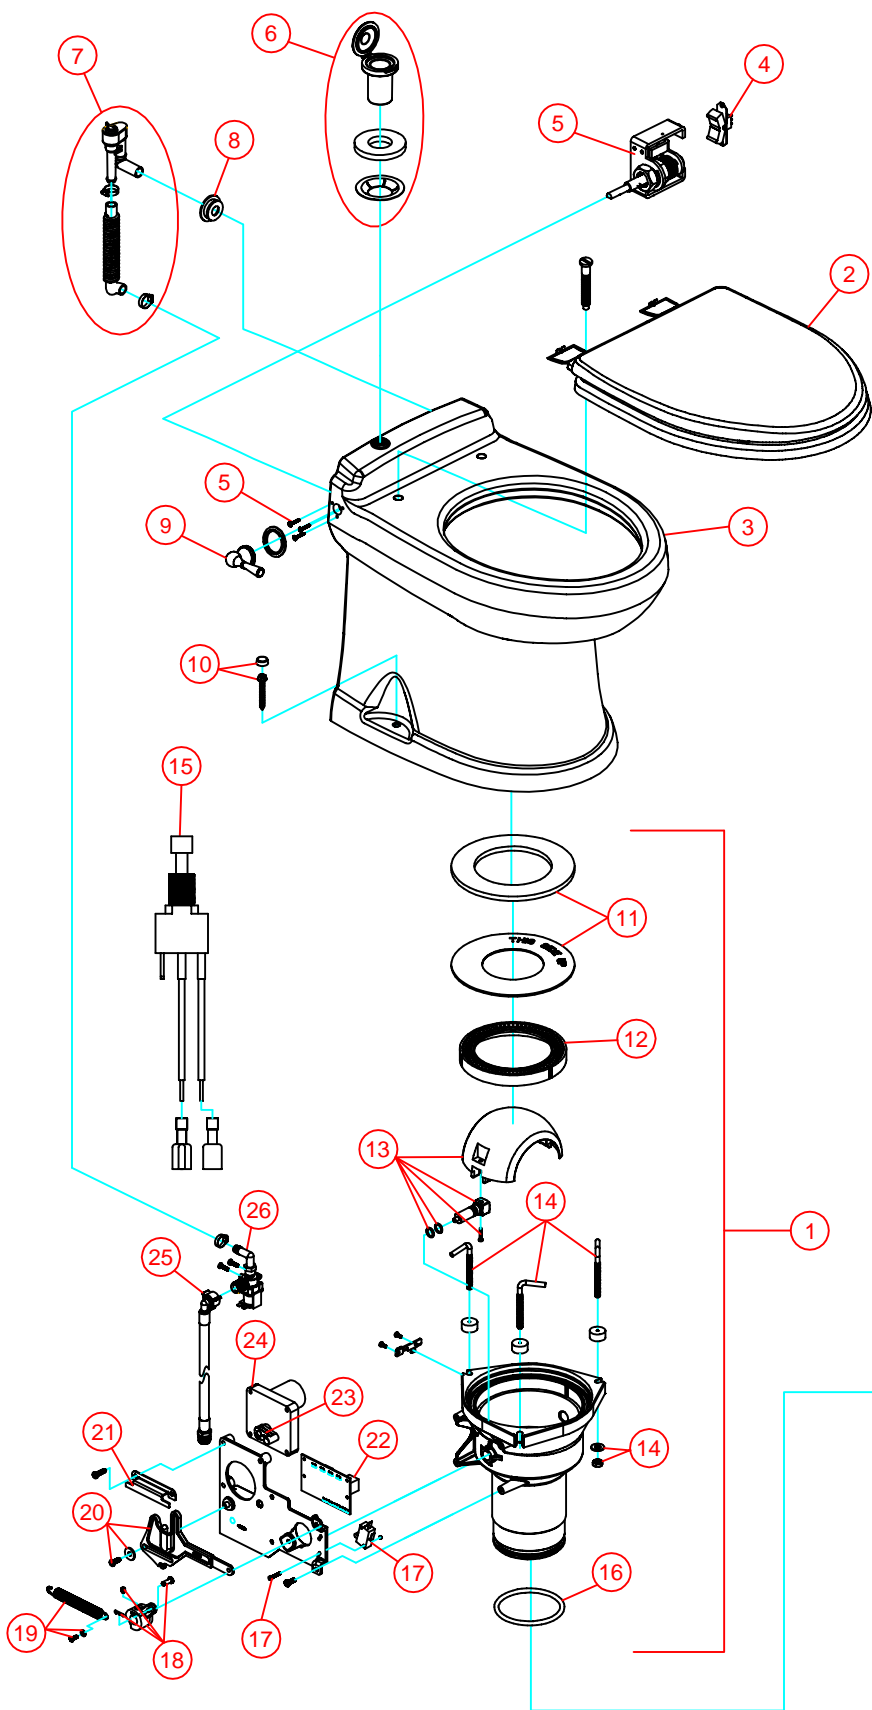

PARTS LIST: 4709 SERIES TOILET W/FLUSH HANDLE

ITEM	PART NUMBER	DESCRIPTION
1	BASE KITS INC. 11-14,16,18-22,24-27,30	
	385311748	KIT, BASE 4709 12VDC
	385311749	KIT, BASE 4709-24VDC
2	385311005	KIT, CON'TO SEAT & LID-WHT
	385311006	KIT, CON'TO SEAT & LID-BONE
3	385311730	KIT, BOWL 4300/4400/4700-WHITE
	385311731	KIT, BOWL 4300/4400/4700-BONE
4	385311703	KIT, 8700 FLUSH HAND SW/CABLE
5	385311704	KIT, 8700 FLUSH HAND ASY/CABLE (INC 4)
6	385311750	KIT, OV'RIDE SWITCH HOUS'G-WHT
	385311751	KIT, OV'RIDE SWITCH HOUS'G-BON
7	385310807	KIT, VAC BRK'R ASY/PLUGIN BASE
8	385311164	KIT, SEALING GROMMET 1/2"
9	385310962	FLUSH HANDLE WITH SET SCREW, CHROME
	385310963	FLUSH HANDLE WITH SET SCREW, GOLD
	385311141	FLUSH HANDLE WITH SET SCREW, NICKEL
10	385310679	MOUNTING KIT - WHITE
	385310785	MOUNTING KIT - BONE
11	385311009	KIT, SEAL PLUG IN BASE
12	385311292	KIT, BASE RING INSERT
13	385310969	KIT, MO HALFB'L/SHAFT AY-WHT
14	385311011	KIT, CON'TO L-BOLT/NUTS/WSHR
15	385311752	KIT. MAN OV'RIDE SWITCH ASSY
16	385311294	KIT, O'RING PLUG-IN BASE
17	385311003	KIT, CON'TO FLUSH SWITCH
18	385311296	KIT, ROTOR SHAFT CAM 4300/4400
19	385311393	KIT, FLUSH SPRING 4800
20	385311392	KIT, DRIVE LINKAGE 4800
21	385311429	KIT, LINKAGE GUIDE BRACKET
22	385311690	KIT, CIRCUITBD MECHANICAL BASE
23	385311299	KIT, MTR DRIVE ARM 4300/4400
24	385311300	KIT, MOTOR REPL 4300-4400 (INC. 23)
	385311390	KIT, MOTOR REPL 4800-24VDC (INC. 23)
25	385311547	KIT, SUPPLY HOSE-4800
26	385311545	KIT, WATER VALVE ASSY 4800-12V
	385311545	KIT, WATER VALVE ASSY 4800-12V
27	385310064	KIT, MOUNT-TRAVELER-506/806
28	385311013	KIT, CON'TO FLOOR FLANGE ADPT
29	385318864	KIT, FUNNEL 506/806/706 (INC. 27)

10 FT. VACU-STAT CABLE