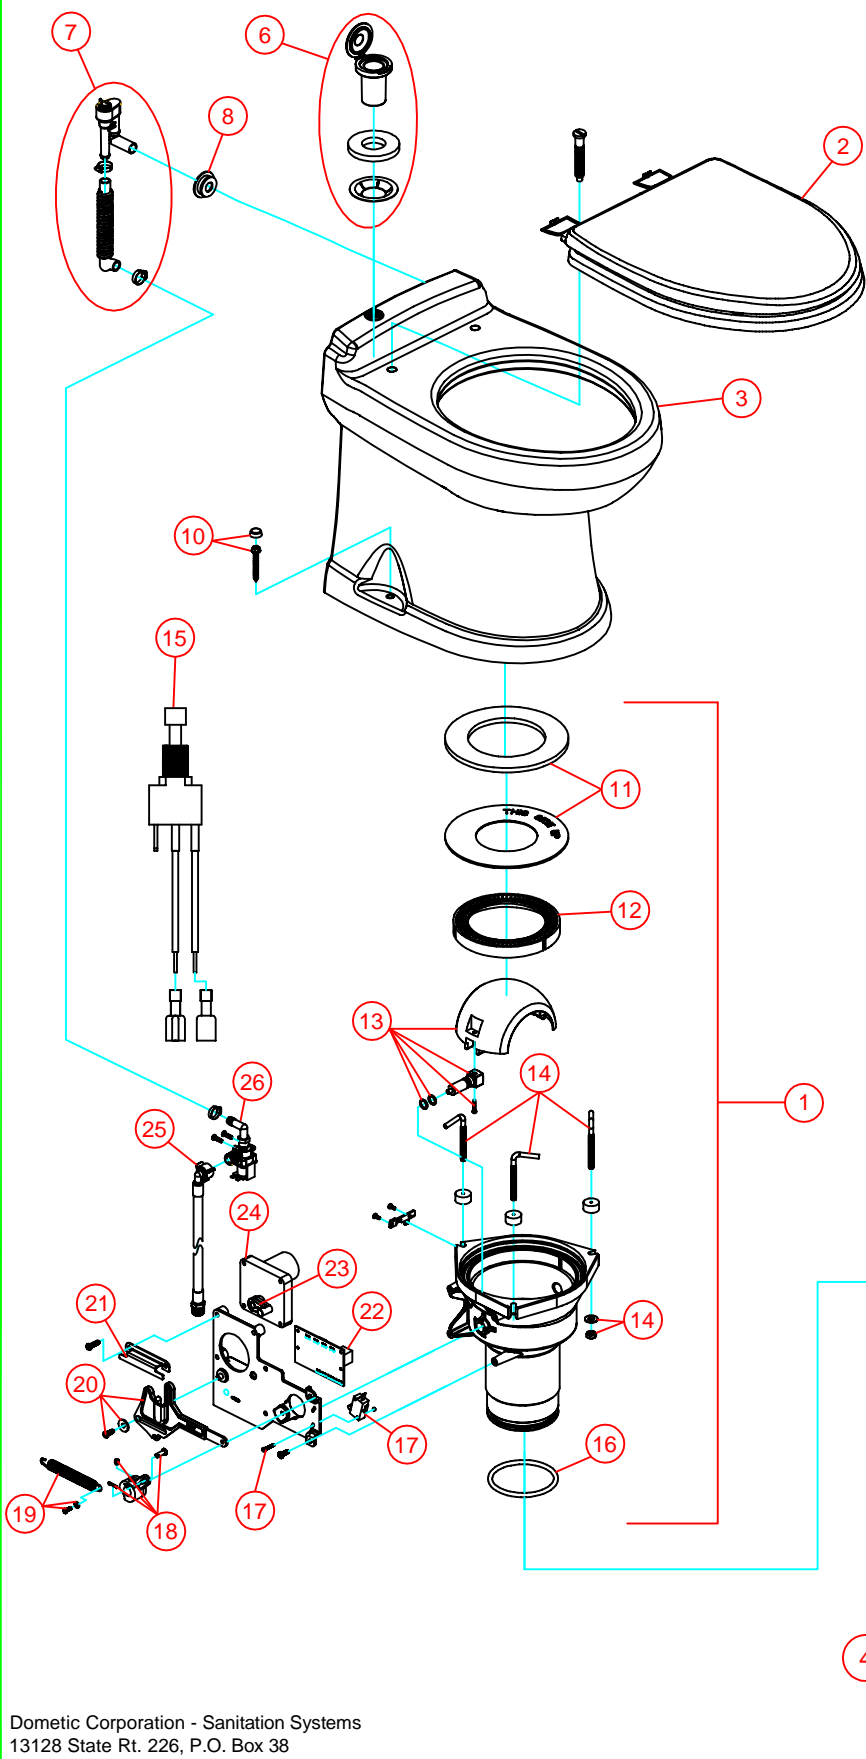

PARTS LIST: 4709 SERIES TOILET W/WALL SWITCH

ITEM	PART NUMBER	DESCRIPTION
BASE KITS INC. 11-14,16-26		
1	385311748	KIT, BASE 4709 12VDC
	385311749	KIT, BASE 4709-24VDC
2	385311005	KIT, CON'TO SEAT & LID-WHT
	385311006	KIT, CON'TO SEAT & LID-BONE
3	385311730	KIT, BOWL 4300/4400/4700-WHITE
	385311731	KIT, BOWL 4300/4400/4700-BONE
4	385318864	KIT, FUNNEL 506/806/706 (INC. 27)
5	385311013	KIT, CON'TO FLOOR FLANGE ADPT
6	385311750	KIT, OV'RIDE SWITCH HOUS'G-WHT
	385311751	KIT, OV'RIDE SWITCH HOUS'G-BON
7	385310807	KIT, VAC BRK'R ASY/PLUGIN BASE
8	385311164	KIT, SEALING GROMMET 1/2"
9	385310064	KIT, MOUNT-TRAVELER-506/806
10	385310679	MOUNTING KIT - WHITE
	385310785	MOUNTING KIT - BONE
11	385311009	KIT, SEAL PLUG IN BASE
12	385311292	KIT, BASE RING INSERT
13	385310969	KIT, MO HALFBL/SHAFT AY-WHT
14	385311011	KIT, CON'TO L-BOLT/NUTS/WSHR
15	385311752	KIT. MAN OV'RIDE SWITCH ASSY
16	385311294	KIT, O-RING PLUG-IN BASE
17	385311003	KIT, CON'TO FLUSH SWITCH
18	385311296	KIT, ROTOR SHAFT CAM 4300/4400
19	385311393	KIT, FLUSH SPRING 4800
20	385311392	KIT, DRIVE LINKAGE 4800
21	385311429	KIT, LINKAGE GUIDE BRACKET
22	385311690	KIT, CIRCUITBD MECHANICAL BASE
23	385311299	KIT, MTR DRIVE ARM 4300/4400
24	385311300	KIT, MOTOR REPL 4300-4400 (INC. 23)
	385311390	KIT, MOTOR REPL 4800-24VDC (INC. 23)
25	385311547	KIT, SUPPLY HOSE-4800
26	385311545	KIT, WATER VALVE ASSY 4800-12V
	385311545	KIT, WATER VALVE ASSY 4800-12V
N/S	385311753	KIT, 4700 FLSH/STAT SPLIT HARN