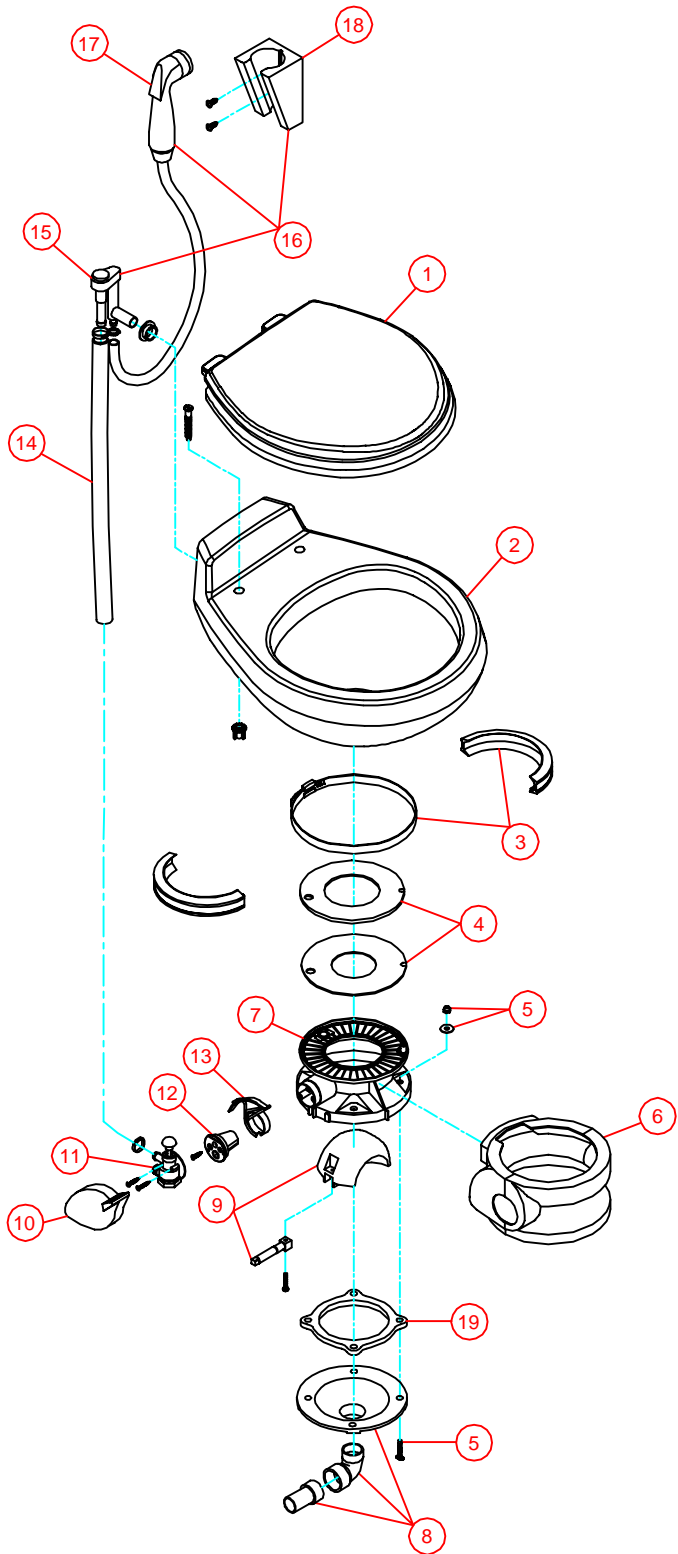

PARTS LIST: 506+

ITEM	PART NO.	DESCRIPTION
1	385343830	SEAT ASSEMBLY, WHITE
	385343832	SEAT ASSEMBLY, BONE
	385343898	SEAT ASSEMBLY, PLATINUM
	385343902	SEAT ASSEMBLY, EBONY
	385343900	SEAT ASSEMBLY, TEAL
2	385310739	CHINA BOWL KIT, WHITE
	385310740	CHINA BOWL KIT, BONE
	385310741	CHINA BOWL KIT, PLATINUM
	385310742	CHINA BOWL KIT, EBONY
	385310743	CHINA BOWL KIT, TEAL
3	385310048	BAND AND HALF CLAMP, KIT
4	385310677	SEAL REPLACEMENT , KIT
5	385310064	MOUNTING HARDWARE
6	385310108	PEDESTAL COVER KIT , WHITE
	385310109	PEDESTAL COVER KIT , BONE
	385310110	PEDESTAL COVER KIT , PLATINUM
	385310600	PEDESTAL COVER KIT , EBONY
	385310603	PEDESTAL COVER KIT , TEAL
7	385310132	BASE KIT, WHITE (inc items 3-13 & 19)
	385310133	BASE KIT, BONE (inc items 3-13 & 19)
	385310134	BASE KIT, PLATINUM (inc items 3-13 & 19)
	385310607	BASE KIT, EBONY (inc items 3-13 & 19)
	385310610	BASE KIT, TEAL (inc items 3-13 & 19)
8	385318864	FUNNEL, KIT (inc. item 5 & 19)
9	385318162	KIT,BALL,SHAFT & CART, WHITE(inc. item 12)
	385310177	KIT,BALL,SHAFT & CART, EBONY(inc. item 12)
	385310188	KIT,BALL,SHAFT & CART, TEAL(inc. item 12)
10	385310117	PEDAL COVER, WHITE
	385310118	PEDAL COVER, BONE
	385310119	PEDAL COVER, PLATINUM
	385310593	PEDAL COVER, EBONY
	385310596	PEDAL COVER, TEAL
11	385314349	WATER VALVE, KIT
12	385236096	SPRING CARTRIDGE, KIT
13	385310579	PEDAL, CARTRIDGE, KIT (inc. item 12)
14	385340177	HOSE, SUPPLY - BONE, EBONY, PLAT ,TEAL
	385345377	HOSE, SUPPLY - WHITE
15	385316906	VACUUM BREAKER, KIT - WITHOUT SPRAY
	385230335	VACUUM BREAKER, KIT - WITH SPRAY
16	385319056	VACUUM BREAKER,SPR & BRK,KIT CHROME
	385319057	VACUUM BREAKER,SPR & BRK,KIT EBONY
17	385310873	HAND SPRAY, EBONY
	385310809	HAND SPRAY, CHROME
18	385311125	BRACKET, HAND SPRAY EBONY
	385311131	BRACKET, HAND SPRAY CHROME
19	385310063	FLOOR FLANGE, KIT (inc. item 5)