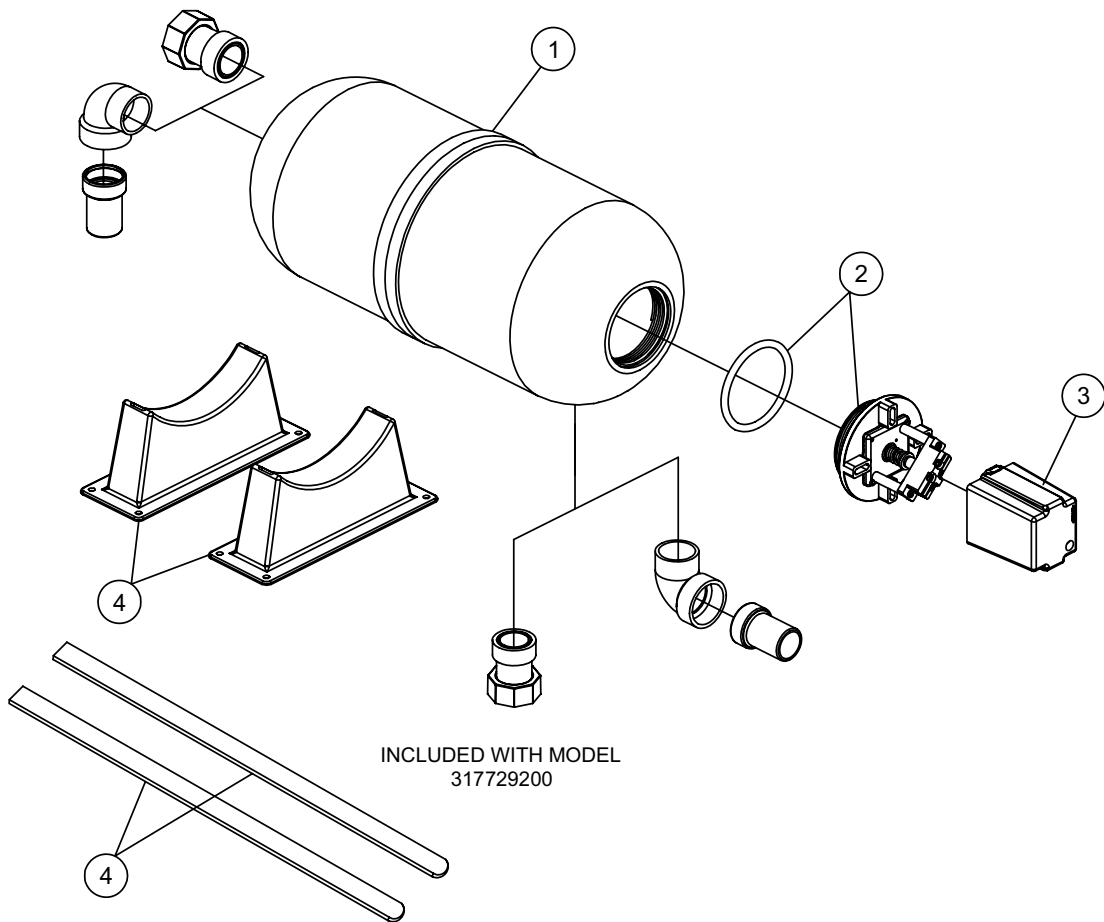

## PARTS LIST: MODEL 317729100 & 317729200

ITEM	PART NO.	DESCRIPTION
1	385310017	KIT, VACUUM TANK-REPLACEMENT
2	385318032	KIT, VACUUM TANK SWITCH
3	385311215	KIT, SNAP-ON VAC SW'CH CVR-WHT
4	385311659	KIT, VAC TK MTG BRKT (1 EACH)

INCLUDED WITH MODEL  
317729200

INCLUDED WITH MODEL  
317729200