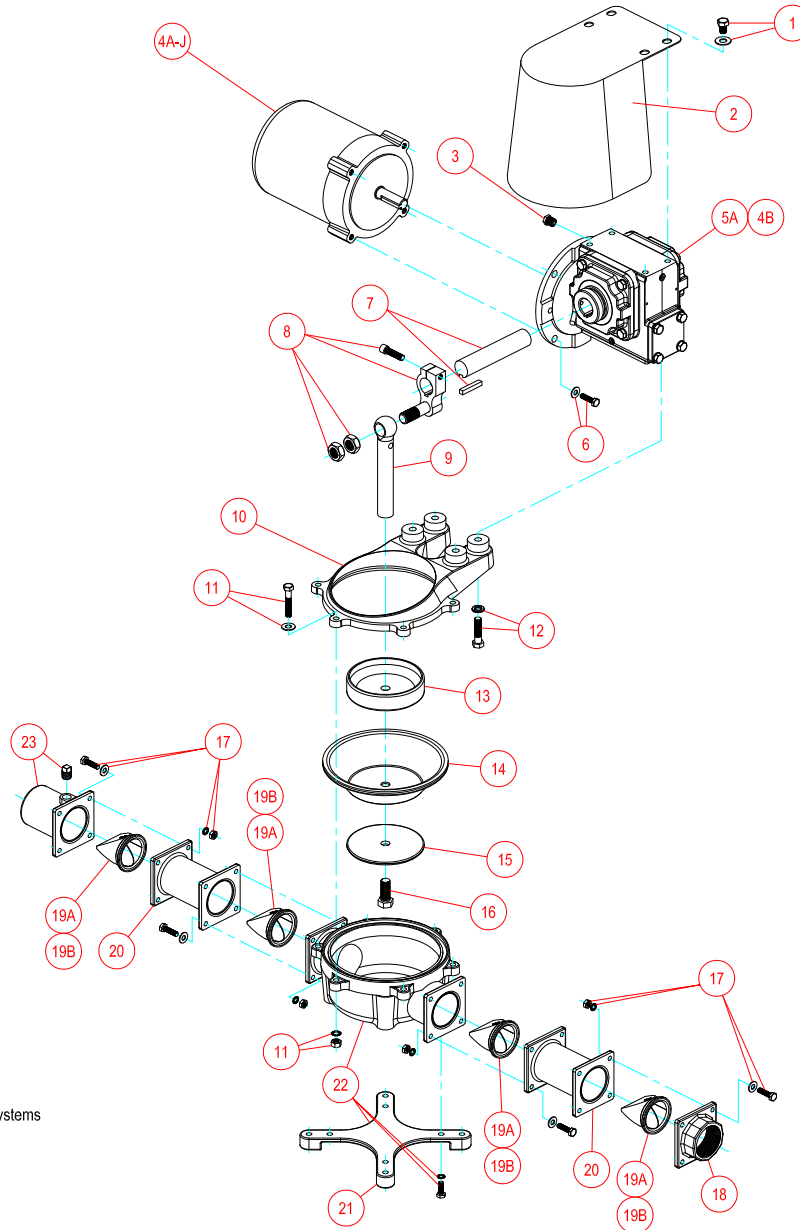

PARTS LIST: M-PUMP MODELS

ITEM	PART NUMBER & DESCRIPTION	
1	385311799	COVER MOUNTING HARDWARE
2	385311800	COVER (INCLUDES HARDWARE)
3	385311801	VENT
4A	385311802	MOTOR, 1/2 HP 115 VOLT 60HZ TEFC
4B	385311803	MOTOR, 1/2 HP 115 VOLT 50HZ TEFC
4C	385311804	MOTOR, 1/2 HP 115 VOLT 60HZ EX-PROOF
4D	385311805	MOTOR, 1/2 HP 115 VOLT 50HZ EX-PROOF
4E	385311806	MOTOR, 1/2 HP 12VDC
4F	385311807	MOTOR, 1/2 HP 24VDC
4G	385311808	MOTOR, 3/4 HP 115 VOLT 60HZ TEFC
4H	385311809	MOTOR, 3/4 HP 115 VOLT 50HZ TEFC
4I	385311810	MOTOR, 3/4 HP 115 VOLT 60HZ EX-PROOF
4J	385311811	MOTOR, 3/4 HP 115 VOLT 50HZ EX-PROOF
5A	385311812	GEAR REDUCER 20:1
5B	385311813	GEAR REDUCER 30:1
6	385311814	MOTOR MOUNTING HARDWARE
7	385311815	OUTPUT SHAFT & KEY
8	385311816	ECCENTRIC
9	385311817	CONNECTING ROD
10	385311818	TOP-CLOSURE
11	385311819	TOP-CLOSURE MOUNTING HARDWARE
12	385311820	GEAR REDUCER MOUNTING HARDWARE
13	385311821	UPPER DIAPHRAGM PLATE
14	385311822	DIAPHRAGM
15	385311823	LOWER DIAPHRAGM PLATE
16	385311824	CONNECTOR ROD SCREW
17	385311825	VALVE HOUSING MOUNTING HARDWARE
18	385311826	INLET FLANGE 1-1/2" FEMALE NPT
19A	385311581	CHECK VALVE -BLACK (4)
19B	385311582	CHECK VALVE-NITRILE (4)
20	385311827	VALVE HOUSING
21	385311828	MOUNTING PLATE & HARDWARE
22	385311829	PUMP BODY & MOUNTING PLATE (INCLUDES HARDWARE)
23	385311830	OUTLET FLANGE 1-1/2" FEMALE NPT & PLUG