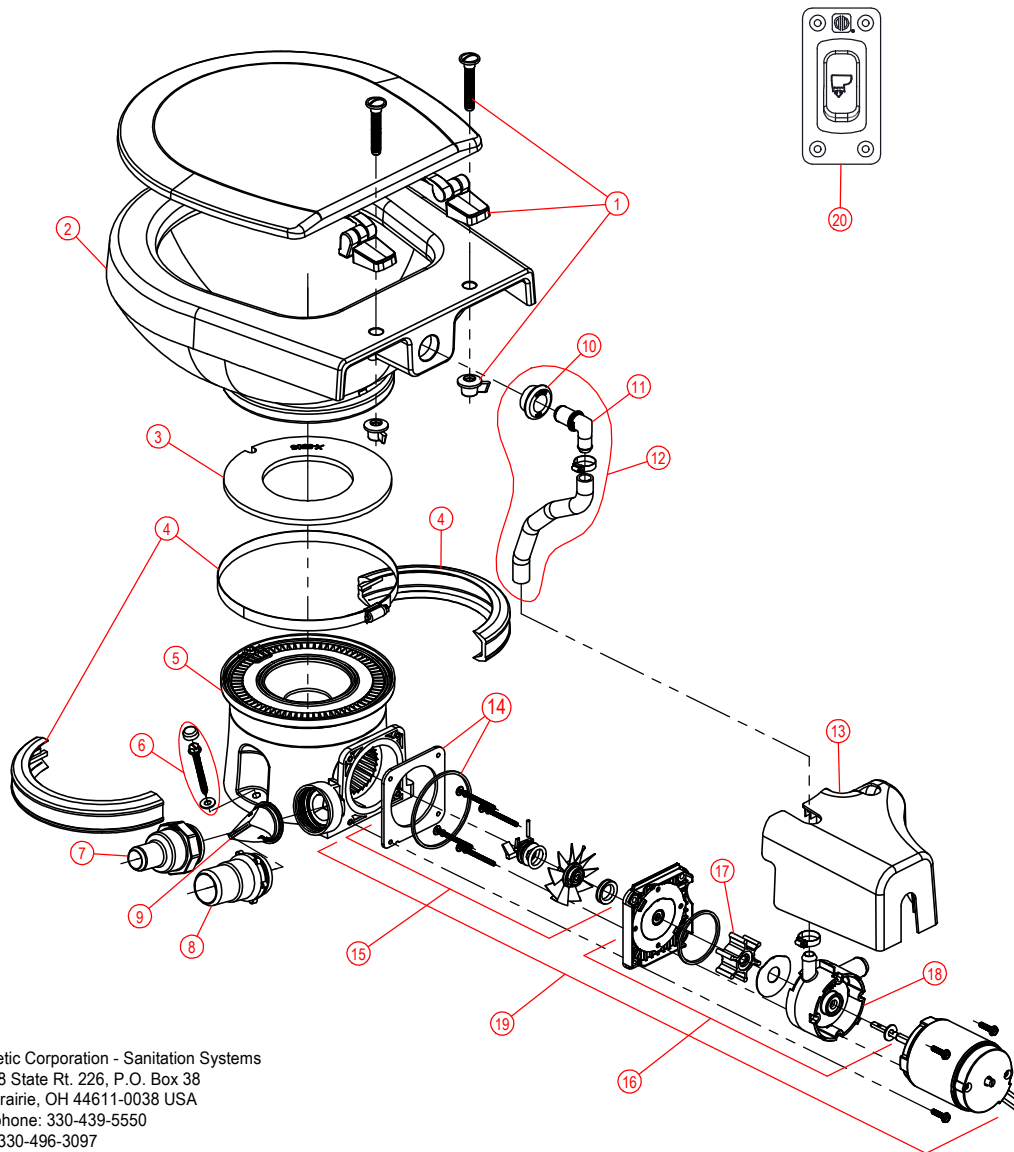

PARTS LIST: ORBIT 7260 STANDARD VERSION

ITEM	PART NUMBER & DESCRIPTION
1	385344436 - SEAT/COVER - WHITE 385344437 - SEAT/COVER - BONE **Includes Mounting Hardware.
2	385310676 - BOWL KIT - WHITE 385310781 - BOWL KIT - BONE
3	385311979 - BOWL SEAL
4	385310025 - BOWL/BASE CLAMP KIT - WHITE 385310048 - BOWL/BASE CLAMP KIT - BONE
5	385311980 - BASE KIT - WHITE 385311981 - BASE KIT - BONE
6	385310679 - MOUNTING HARDWARE
7	385880072 - 1" VALVE ADAPTER
8	385311315 - 1-1/2" VALVE ADAPTER
9	385311620 - 1-1/2" CHECK VALVE
10	385311164 - 1/2" SEALING GROMMET
11	385312021 - BOWL SUPPLY HOSE ELBOW ADAPTER **Includes Item 10.
12	385312022 - BOWL SUPPLY HOSE KIT - RAW WATER **Includes Items 10; 11 & Clamps
13	385311985 - 7000 SERIES PUMP/MOTOR COVER - WHITE 385311986 - 7000 SERIES PUMP/MOTOR COVER - BONE
14	385312033 - FLANGE GASKET REPLACEMENT KIT
15	385311988 - MACERATOR BLADE REBUILD KIT **Includes Mounting Hardware.
16	385311989 - WATER PUMP REBUILD KIT **Includes all Mounting Hardware & Pump Seals.
17	385311990 - WATER PUMP IMPELLER/SEAL REPLACEMENT **Includes all Pump Seals.
18	385311991 - WATER PUMP HOUSING **Includes Pump Seals.
19	385311993 - PUMP/MOTOR 12v REPLACEMENT-COMPLETE 385311994 - PUMP/MOTOR 24v REPLACEMENT-COMPLETE **Includes Items 14-17 & Clamps.
20	385311997 - DFS-1F FLUSH SWITCH PANEL **Includes Mounting Screws.

PARTS LIST: ORBIT 7260 STANDARD VERSION

7000 SERIES FRESH/RAW WATER WIRING DIAGRAM - WITHOUT TANK FULL RELAY

7000 SERIES FRESH/RAW WATER WIRING DIAGRAM - WITH TANK FULL RELAY

NOTE: DEUTSCH/AMP PLUGS AND RECEPTACLES ARE OPTIONAL ELECTRICAL CONNECTORS ON VARIOUS PRODUCT MODELS. YOUR INSTALLED MODEL MAY OR MAY NOT HAVE DEUTSCH/AMP ELECTRICAL CONNECTORS. OEM SUPPLIED WIRING CAN ALSO VARY IN COLOR.

HEAVY LINES REPRESENT 14 GA. OR LARGER STRANDED COPPER WIRE - SIZE TO BE DETERMINED BASED ON ABYC RECOMMENDATIONS.

ALL OTHER WIRE CAN BE 18 GA. STRANDED COPPER.