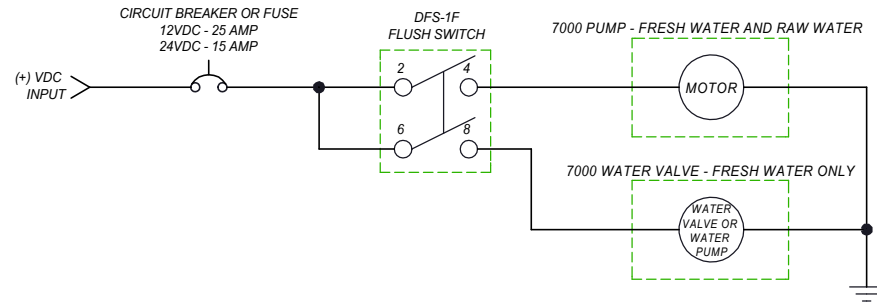

PARTS LIST: ORBIT 7260 STANDARD VERSION

ITEM	PART NUMBER & DESCRIPTION
1	385344436 - SEAT/COVER - WHITE 385344437 - SEAT/COVER - BONE **Includes Mounting Hardware.
2	385310676 - BOWL KIT - WHITE 385310781 - BOWL KIT - BONE
3	385311979 - BOWL SEAL
4	385310025 - BOWL/BASE CLAMP KIT - WHITE 385310048 - BOWL/BASE CLAMP KIT - BONE
5	385311980 - BASE KIT - WHITE 385311981 - BASE KIT - BONE
6	385310679 - MOUNTING HARDWARE
7	385880072 - 1" VALVE ADAPTER
8	385311315 - 1-1/2" VALVE ADAPTER
9	385311620 - 1-1/2" CHECK VALVE
10	385311164 - 1/2" SEALING GROMMET
11	385312021 - BOWL SUPPLY HOSE ELBOW ADAPTER **Includes Item 10.
12	385312022 - BOWL SUPPLY HOSE KIT - RAW WATER **Includes Items 10; 11 & Clamps
13	385311985 - 7000 SERIES PUMP/MOTOR COVER - WHITE 385311986 - 7000 SERIES PUMP/MOTOR COVER - BONE
14	385312033 - FLANGE GASKET REPLACEMENT KIT
15	385311988 - MACERATOR BLADE REBUILD KIT **Includes Mounting Hardware.
16	385311989 - WATER PUMP REBUILD KIT **Includes all Mounting Hardware & Pump Seals.
17	385311990 - WATER PUMP IMPELLER/SEAL REPLACEMENT **Includes all Pump Seals.
18	385311991 - WATER PUMP HOUSING **Includes Pump Seals.
19	385311993 - PUMP/MOTOR 12v REPLACEMENT-COMPLETE 385311994 - PUMP/MOTOR 24v REPLACEMENT-COMPLETE **Includes Items 14-17 & Clamps.
20	385311997 - DFS-1F FLUSH SWITCH PANEL **Includes Mounting Screws.

PARTS LIST: ORBIT 7260 STANDARD VERSION

7000 SERIES FRESH/RAW WATER WIRING DIAGRAM - WITHOUT TANK FULL RELAY

7000 SERIES FRESH/RAW WATER WIRING DIAGRAM - WITH TANK FULL RELAY

NOTE: DEUTSCH/AMP PLUGS AND RECEPTACLES ARE OPTIONAL ELECTRICAL CONNECTORS ON VARIOUS PRODUCT MODELS. YOUR INSTALLED MODEL MAY OR MAY NOT HAVE DEUTSCH/AMP ELECTRICAL CONNECTORS. OEM SUPPLIED WIRING CAN ALSO VARY IN COLOR.

HEAVY LINES REPRESENT 14 GA. OR LARGER STRANDED COPPER WIRE - SIZE TO BE DETERMINED BASED ON ABYC RECOMMENDATIONS.

ALL OTHER WIRE CAN BE 18 GA. STRANDED COPPER.