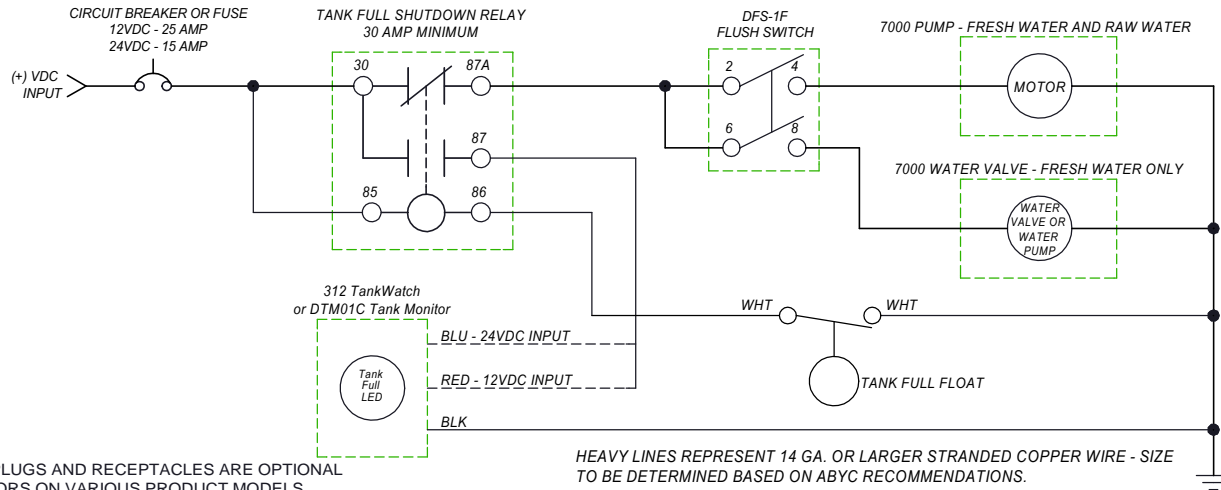

PARTS LIST: ORBIT 7260 STANDARD VERSION

ITEM	PART NUMBER & DESCRIPTION
1	385344436 - SEAT/COVER - WHITE 385344437 - SEAT/COVER - BONE **Includes Mounting Hardware.
2	385310676 - BOWL KIT - WHITE 385310781 - BOWL KIT - BONE
3	385311979 - BOWL SEAL
4	385310025 - BOWL/BASE CLAMP KIT - WHITE 385310048 - BOWL/BASE CLAMP KIT - BONE
5	385311980 - BASE KIT - WHITE 385311981 - BASE KIT - BONE
6	385310679 - MOUNTING HARDWARE
7	385880072 - 1" VALVE ADAPTER
8	385311315 - 1-1/2" VALVE ADAPTER
9	385311620 - 1-1/2" CHECK VALVE
10	385311164 - 1/2" SEALING GROMMET
11	385312021 - BOWL SUPPLY HOSE ELBOW ADAPTER **Includes Item 10.
12	385312022 - BOWL SUPPLY HOSE KIT - RAW WATER **Includes Items 10; 11 & Clamps
13	385311985 - 7000 SERIES PUMP/MOTOR COVER - WHITE 385311986 - 7000 SERIES PUMP/MOTOR COVER - BONE
14	385312033 - FLANGE GASKET REPLACEMENT KIT
15	385311988 - MACERATOR BLADE REBUILD KIT **Includes Mounting Hardware.
16	385311989 - WATER PUMP REBUILD KIT **Includes all Mounting Hardware & Pump Seals.
17	385311990 - WATER PUMP IMPELLER/SEAL REPLACEMENT **Includes all Pump Seals.
18	385311991 - WATER PUMP HOUSING **Includes Pump Seals.
19	385311993 - PUMP/MOTOR 12v REPLACEMENT-COMPLETE 385311994 - PUMP/MOTOR 24v REPLACEMENT-COMPLETE **Includes Items 14-17 & Clamps.
20	385311997 - DFS-1F FLUSH SWITCH PANEL **Includes Mounting Screws.

PARTS LIST: ORBIT 7260 STANDARD VERSION

7000 SERIES FRESH/RAW WATER WIRING DIAGRAM - WITHOUT TANK FULL RELAY

7000 SERIES FRESH/RAW WATER WIRING DIAGRAM - WITH TANK FULL RELAY

NOTE: DEUTSCH/AMP PLUGS AND RECEPTACLES ARE OPTIONAL ELECTRICAL CONNECTORS ON VARIOUS PRODUCT MODELS. YOUR INSTALLED MODEL MAY OR MAY NOT HAVE DEUTSCH/AMP ELECTRICAL CONNECTORS. OEM SUPPLIED WIRING CAN ALSO VARY IN COLOR.

HEAVY LINES REPRESENT 14 GA. OR LARGER STRANDED COPPER WIRE - SIZE TO BE DETERMINED BASED ON ABYC RECOMMENDATIONS.

ALL OTHER WIRE CAN BE 18 GA. STRANDED COPPER.