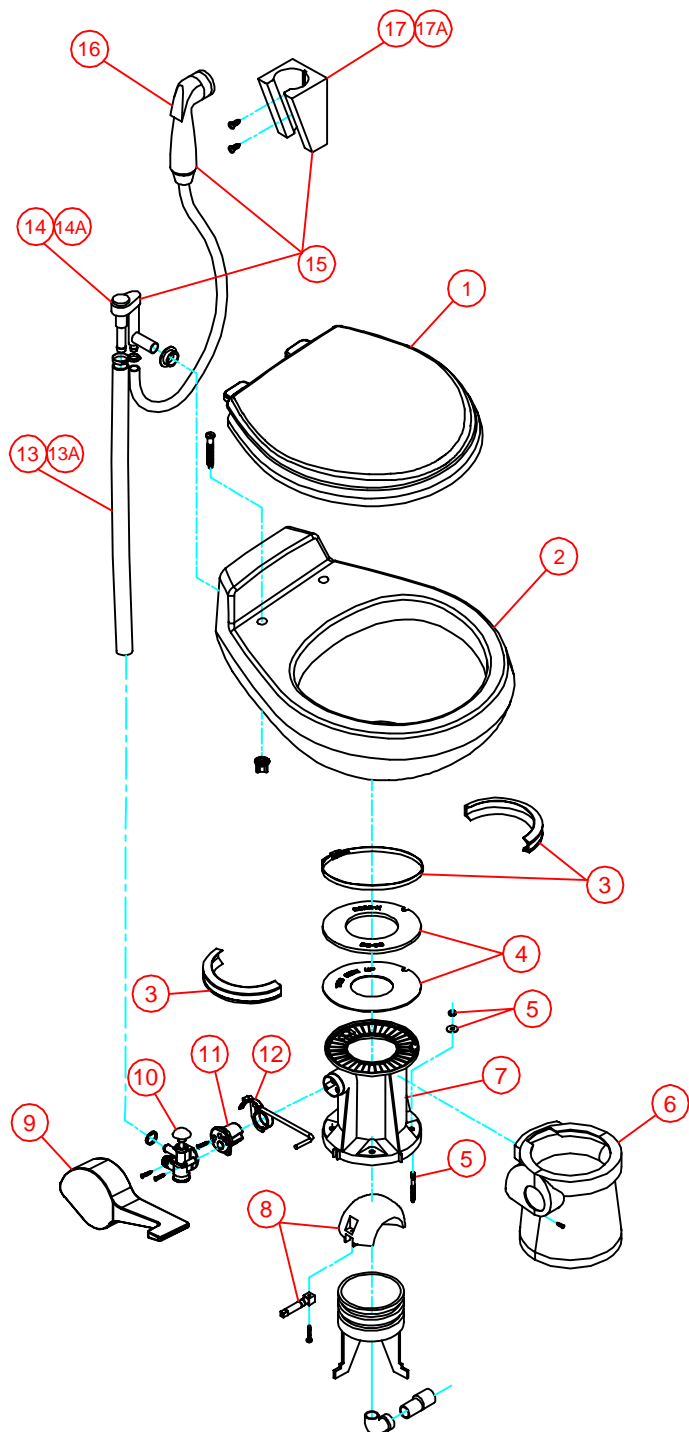

# PARTS LIST: 547+

ITEM	PART NO.	DESCRIPTION
1	385343830	SEAT ASSEMBLY, WHITE
	385343832	SEAT ASSEMBLY, BONE
	385343898	SEAT ASSEMBLY, PLATINUM
	385343902	SEAT ASSEMBLY, EBONY
	385343900	SEAT ASSEMBLY, TEAL
2	385310739	CHINA BOWL KIT, WHITE
	385310740	CHINA BOWL KIT, BONE
	385310741	CHINA BOWL KIT, PLATINUM
	385310742	CHINA BOWL KIT, EBONY
	385310743	CHINA BOWL KIT, TEAL
3	385310048	BAND AND HALF CLAMP, KIT
4	385310677	SEAL REPLACEMENT , KIT
5	385316323	MOUNTING HARDWARE
6	385310674	PEDESTAL COVER KIT , WHITE
	385310613	PEDESTAL COVER KIT , BONE
	385310745	PEDESTAL COVER KIT , PLATINUM
	385310746	PEDESTAL COVER KIT , EBONY
	385310747	PEDESTAL COVER KIT , TEAL
7	385310665	BASE KIT, WHITE (inc items 3-12)
	385310614	BASE KIT, BONE (inc items 3-12)
	385310748	BASE KIT, PLATINUM (inc items 3-12)
	385310749	BASE KIT, EBONY (inc items 3-12)
	385310750	BASE KIT, TEAL (inc items 3-12)
8	385318162	KIT,BALL,SHAFT & CART, WHITE(inc. item 11)
	385310177	KIT,BALL,SHAFT & CART, EBONY(inc. item 11)
	385310188	KIT,BALL,SHAFT & CART, TEAL(inc. item 11)
9	385310114	PEDAL COVER, WHITE
	385310115	PEDAL COVER, BONE
	385310116	PEDAL COVER, PLATINUM
	385310175	PEDAL COVER, EBONY
	385310193	PEDAL COVER, TEAL
10	385314349	WATER VALVE, KIT
11	385236096	SPRING CARTRIDGE, KIT
12	385310578	PEDAL, CARTRIDGE, KIT (inc. item 11)
13	600340177	HOSE, SUPPLY - BONE, EBONY, PLAT, TEAL
13A	600345377	HOSE, SUPPLY - WHITE
14	385316906	VACUUM BREAKER, KIT - WITHOUT SPRAY
14A	385230335	VACUUM BREAKER, KIT - WITH SPRAY
15	385319054	VACUUM BREAKER, SPRAY & BRACKET, KIT
16	600340683	HAND SPRAY, WHITE
16A	600341770	HAND SPRAY, EBONY
17	600340649	BRACKET, HAND SPRAY-WH,BONE,PLAT,TEAL
17A	600341773	BRACKET, HAND SPRAY EBONY