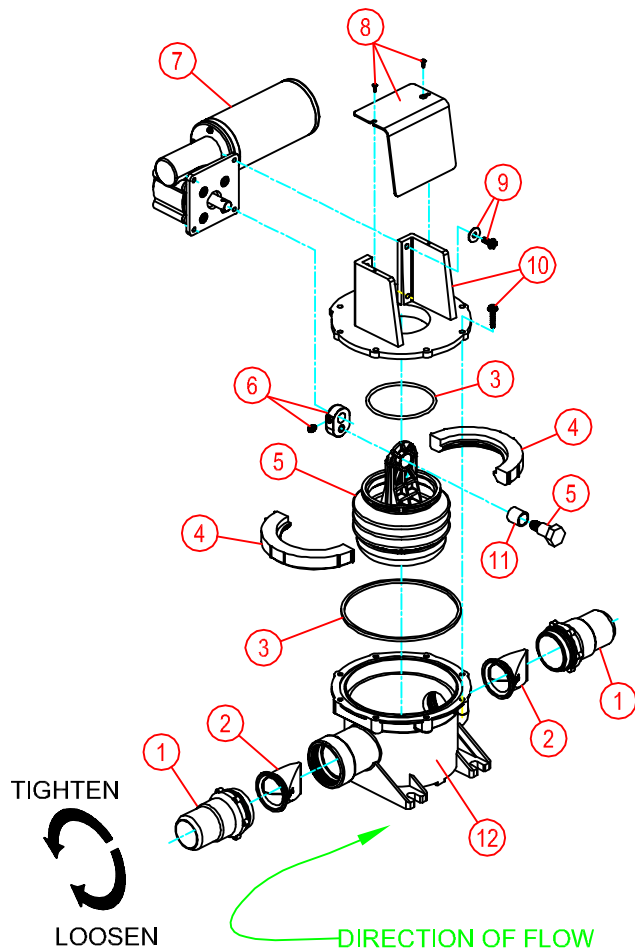

## PARTS LIST: TW-DISCHARGE PUMP (NITRILE VALVES / 360331200 & 360332400)

ITEM	PART NUMBER & DESCRIPTION
1	385311843 VALVE NIPPLE
2	385311327 1-1/2" DUCKBILL VALVE (NITRILE)
3	385310151 O'RING REPLACEMENT KIT
4	385311226 BELLOWS CLAMP KIT
5	385230980 BELLOWS ASSEMBLY **INCLUDES ITEM 11.
6	385310644 ECCENTRIC KIT
7	385311065 12VDC MOTOR 385311066 24VDC MOTOR **INCLUDES ITEM 5.
8	385311422 PUMP COVER KIT
9	385311224 MOTOR MOUNTING HARDWARE
10	385311225 PUMP TOP CLOSURE KIT
11	385310242 BELLOWS BUSHING
12	385311858 PUMP BODY
N/S	385310250 PUMP ASSEMBLY LESS MOTOR **INCLUDES ITEMS 1-6; 8; 10-12